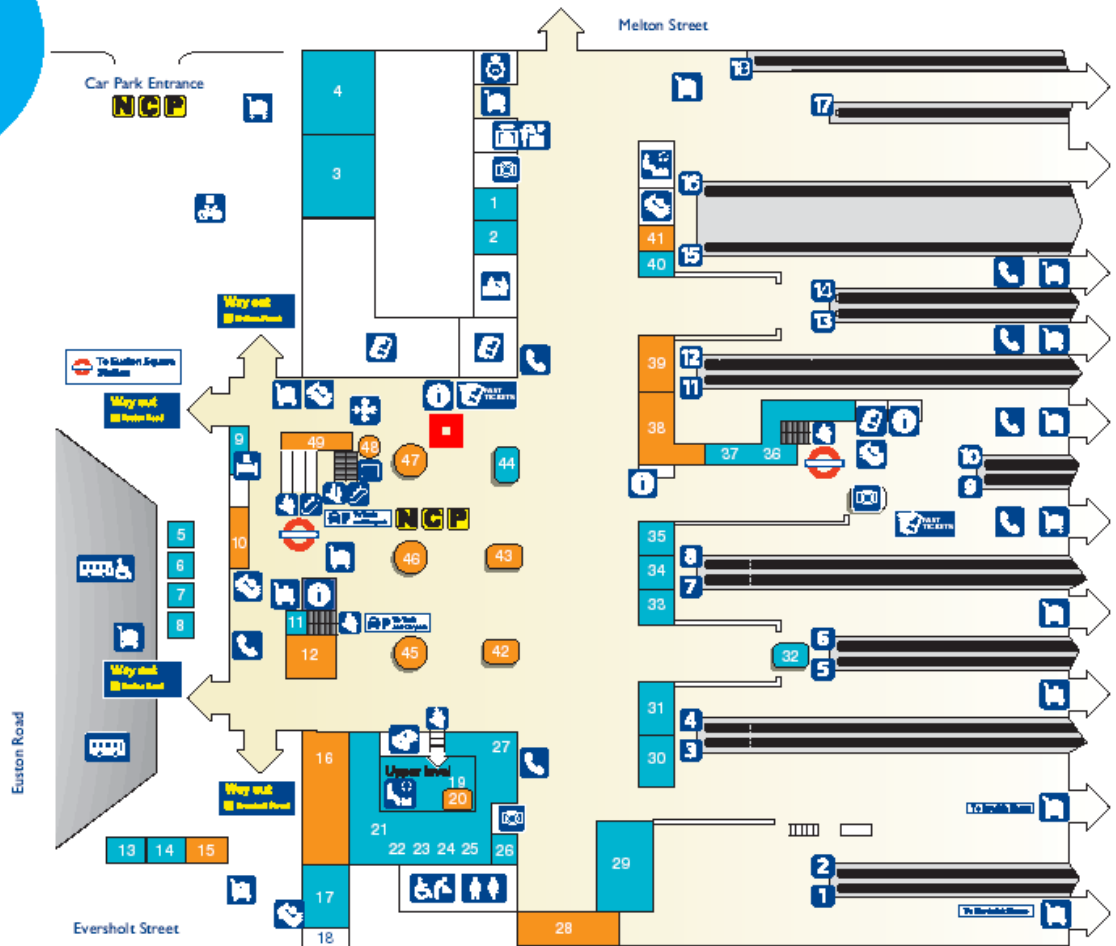

Euston - Station Guide

Meeting point

Meeting point is next to the main ticket office.

Look for your guide(s) in green shirt(s) with Minty Trips sign.

Can't find us. Call us on +44 (0) 7962 553992 or +44 (0) 7962 503187.

We recommend you to print this map.

Amenities / Services

Accessible Toilets	First Aid	Showers
Babycare	Gentlemen	Station Reception
British Transport Police	Hotel Reservations	Stairs
Bureau de Change	Information	Stevenson Rooms
Buses	Ladies	Taxis
Cash Point	Left Luggage/Lost Property	Telephones
Cycle Park	Lifts	Tickets
Escalators	Post Box	Trolley Point
	PhotoMe	Waiting Room

Train Operating Companies:

- Virgin Trains
- Silverlink Metro
- Silverlink County
- First Scotrail (sleeper service)

Underground Links:

- Victoria Line
- Northern Line