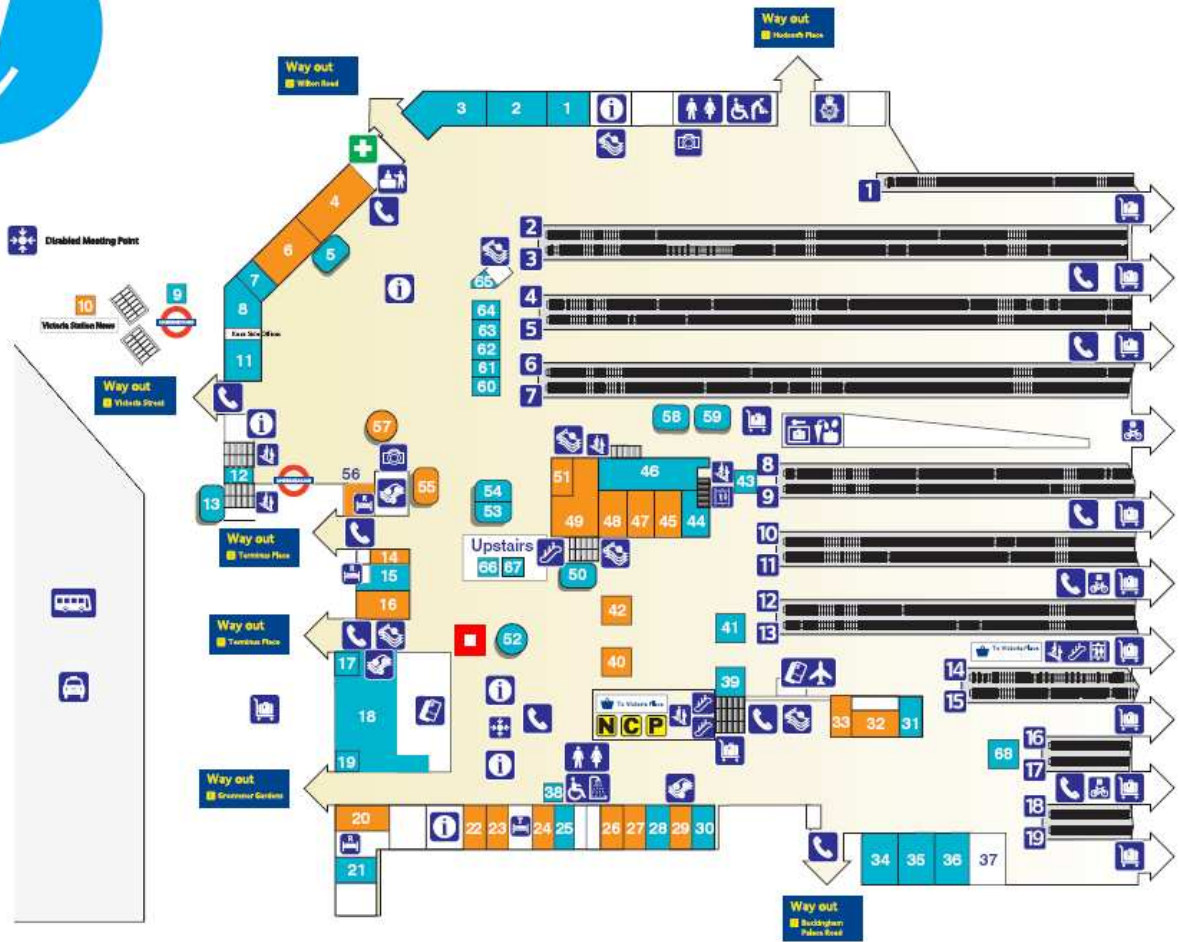

London Victoria - Station Guide

Meeting point

Meeting point is next to the main ticket office.

(Thorntons mobile, number 52 on the map, is the nearest point)

Look for your guide(s) in green shirt(s) with Minty Trips sign.

Train Operating Companies:

- Southern
- South Eastern
- Gatwick Express

Underground Links:

- Victoria line
- District and Circle lines

Local Area

Retail Outlets

- 04. WHSmith
- 06. Boots
- 10. News Week
- 14. Vodafone
- 15. Boots
- 20. Superdrug
- 22. Orange Retail
- 23. Vacant
- 24. Accessorize
- 26. Toni & Guy
- 27. Paperchase
- 29. MediCentre
- 32. WHSmith
- 39. Ladbrokes
- 40. Argentis
- 42. Carrington Brown
- 45. HMV
- 47. Monsoon
- 48. Tie Rack
- 48. WHSmith
- 51. TM Lewin
- 55. Go Flowers
- 56. Timpsons
- 57. Swatch

Food / Drink Outlets

- 01. Starbucks Coffee
- 02. M&S Simply Food
- 03. McDonalds
- 05. West Cornwall Pasty Co
- 07. Caffè Ritazza
- 08. The Iron Duke
- 09. Starbucks Coffee
- 11. Burger King
- 12. Threshers
- 13. I'm A Smoothie
- 15. Caffè Ritazza
- 17. The Pasty Shop
- 18. M&S Simply Food
- 19. Starbucks Coffee
- 21. Pret A Manger
- 25. Mash Tun
- 28. Ixoys Bagels
- 30. Sweet Express
- 31. Bonapartes
- 34. Cheese Centre*
- 35. Lush*
- 36. Whistbeatop*
- 37. Vacant*
- 38. Wasabi mobile
- 39. Upper Crust
- 41. Burger King
- 43. The Pasty Shop
- 44. Delice de France
- 46. Coats Coffee
- 50. Nero Express
- 52. Thorntons mobile
- 53. A Piece Of Cake
- 54. Nero Express
- 58. Krippy Krems
- 59. Bagel Factory
- 60. Camden Food Co
- 61. Millies Cookies
- 62. Journeys Friend
- 63. Delice de France
- 64. Upper Crust
- 65. Paul
- 66. Yo Sushi
- 67. JD Wetherspoon
- 68. Nero Express